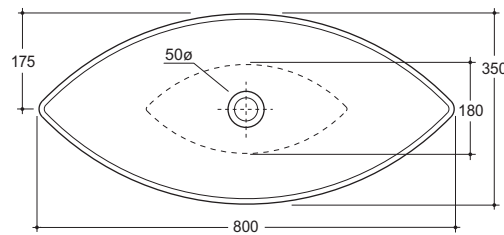

Nina 80, Onde 42

Bench

Nina 80
001/007
Onde 42
001/113

32mm non-overflow plug and waste not included

(Nina 80) 11.3kg,
(Onde 42) 8kg

White, Colour*

* (Matt White, Gloss Black, Matt Anthracite, Gloss Melon, Gloss Italian Redhead, Gloss Moss Green, Gloss Sand available by indent at a 50% premium)

(Nina 80) 150mm diameter hole cut-out required in benchtop
(Onde 42) 130mm diameter hole cut-out required in benchtop

NINA 80

ONDE 42