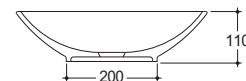

Nina 80, Onde 42

Bench

Nina 80
001/007
Onde 42
001/113

32mm non-overflow plug and waste not included

(Nina 80) 11.3kg,
(Onde 42) 8kg

White, Colour*

* (Matt White, Gloss Black, Matt Anthracite, Gloss Melon, Gloss Italian Redhead, Gloss Moss Green, Gloss Sand available by indent at a 50% premium)

(Nina 80) 150mm diameter hole cut-out required in benchtop
(Onde 42) 130mm diameter hole cut-out required in benchtop

NINA 80

ONDE 42