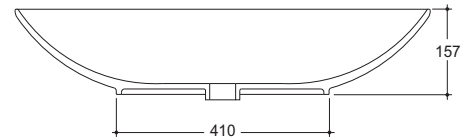

Nina 80, Onde 42

Bench

Nina 80
001/007
Onde 42
001/113

32mm non-overflow plug and waste not included

(Nina 80) 11.3kg,
(Onde 42) 8kg

White, Colour*

* (Matt White, Gloss Black, Matt Anthracite, Gloss Melon, Gloss Italian Redhead, Gloss Moss Green, Gloss Sand available by indent at a 50% premium)

(Nina 80) 150mm diameter hole cut-out required in benchtop
(Onde 42) 130mm diameter hole cut-out required in benchtop

NINA 80

ONDE 42