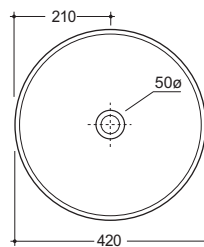

Nina 80, Onde 42

Bench

Nina 80
001/007
Onde 42
001/113

32mm non-overflow plug and waste not included

(Nina 80) 11.3kg,
(Onde 42) 8kg

White, Colour*

* (Matt White, Gloss Black, Matt Anthracite, Gloss Melon, Gloss Italian Redhead, Gloss Moss Green, Gloss Sand available by indent at a 50% premium)

(Nina 80) 150mm diameter hole cut-out required in benchtop
(Onde 42) 130mm diameter hole cut-out required in benchtop

NINA 80

ONDE 42