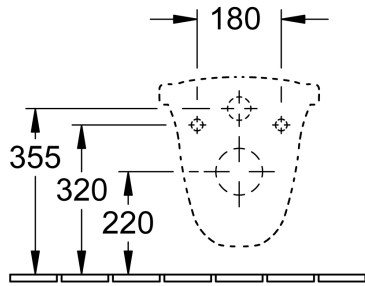

### TECHNICAL SPECIFICATIONS

**For use with concealed cistern**  
(Ask about Grohe In-Wall flushing systems & Frames  
or mounting frame code 9954)

PRODUCT NO:**76821001CB** Nornina Wall Hung Pan

PRODUCT NO:**768210R1CB** Nornina Wall Hung Pan + 