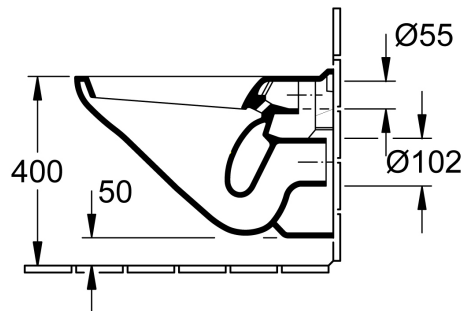

### TECHNICAL SPECIFICATIONS

**For use with concealed cistern**  
(Ask about Grohe In-Wall flushing systems & Frames  
or mounting frame code 9954)

PRODUCT NO:**76821001CB** Nornina Wall Hung Pan

PRODUCT NO:**768210R1CB** Nornina Wall Hung Pan + 