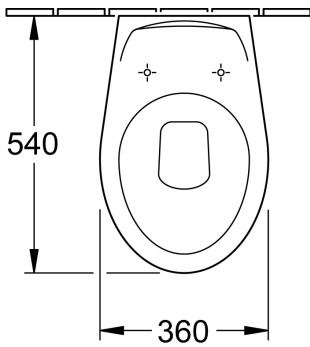

### TECHNICAL SPECIFICATIONS

**For use with concealed cistern**  
(Ask about Grohe In-Wall flushing systems & Frames  
or mounting frame code 9954)

PRODUCT NO:**76821001CB** Nornina Wall Hung Pan

PRODUCT NO:**768210R1CB** Nornina Wall Hung Pan + 