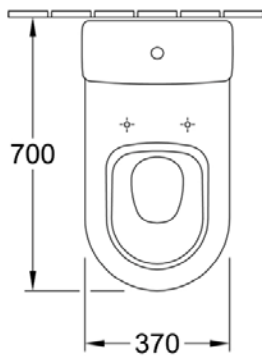

Villeroy & Boch
1748

Architectura Back-to-Wall Toilet Suite WELS 3Star 6/3Lpm

TECHNICAL SPECIFICATIONS

Installation Notes:
Rear water inlet requires standard 1/2" BSP male iron thread.

± Install pan collar so that the top edge is flush with the finished floor for '8702' bend.

Recommended Set Out of 140mm
* Adjustment Range: with 8712: 80 – 170mm
± with 8702: 160 – 250mm

With Standard Seat		With Soft Closing Seat	
56830101CB	S-Trap R/Entry 160-250mm set out	56830101SCCB	S-Trap R/Entry 160-250mm set out
56830101DB	S-Trap R/Entry 80-170mm set out	56830101SCDB	S-Trap R/Entry 80-170mm set out
56831001CB	P-Trap R/Entry	56831001SCCB	P-Trap R/Entry
56830101BECB	S-Trap B/Entry 160-250mm set out	56830101SCBECB	S-Trap B/Entry 160-250mm set out
56830101BEDB	S-Trap B/Entry 80-170mm set out	56830101SCBEDB	S-Trap B/Entry 80-170mm set out
56831001BECB	P-Trap B/Entry	56831001SCBECB	P-Trap B/Entry