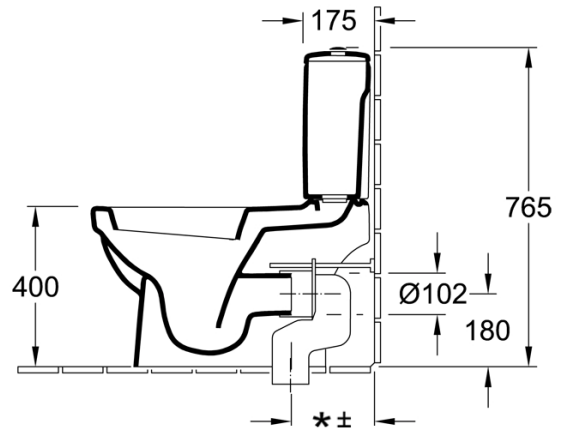

Villeroy & Boch
1748

Architectura Back-to-Wall Toilet Suite WELS 3Star 6/3Lpm

TECHNICAL SPECIFICATIONS

Installation Notes:
Rear water inlet requires standard 1/2" BSP male iron thread.

± Install pan collar so that the top edge is flush with the finished floor for '8702' bend.

Recommended Set Out of 140mm
* Adjustment Range: with 8712: 80 – 170mm
± with 8702: 160 – 250mm

With Standard Seat		With Soft Closing Seat	
56830101CB	S-Trap R/Entry 160-250mm set out	56830101SCCB	S-Trap R/Entry 160-250mm set out
56830101DB	S-Trap R/Entry 80-170mm set out	56830101SCDB	S-Trap R/Entry 80-170mm set out
56831001CB	P-Trap R/Entry	56831001SCCB	P-Trap R/Entry
56830101BECB	S-Trap B/Entry 160-250mm set out	56830101SCBECB	S-Trap B/Entry 160-250mm set out
56830101BEDB	S-Trap B/Entry 80-170mm set out	56830101SCBEDB	S-Trap B/Entry 80-170mm set out
56831001BECB	P-Trap B/Entry	56831001SCBECB	P-Trap B/Entry