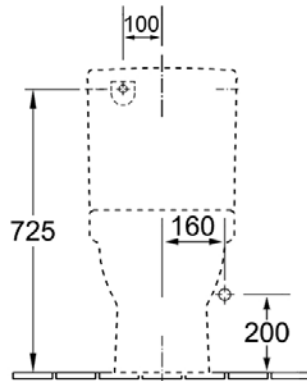

Villeroy & Boch
1748

Architectura Back-to-Wall Toilet Suite WELS 3Star 6/3Lpm

TECHNICAL SPECIFICATIONS

Installation Notes:
Rear water inlet requires standard 1/2" BSP male iron thread.

± Install pan collar so that the top edge is flush with the finished floor for '8702' bend.

Recommended Set Out of 140mm
* Adjustment Range: with 8712: 80 – 170mm
± with 8702: 160 – 250mm

With Standard Seat		With Soft Closing Seat	
56830101CB	S-Trap R/Entry 160-250mm set out	56830101SCCB	S-Trap R/Entry 160-250mm set out
56830101DB	S-Trap R/Entry 80-170mm set out	56830101SCDB	S-Trap R/Entry 80-170mm set out
56831001CB	P-Trap R/Entry	56831001SCCB	P-Trap R/Entry
56830101BECB	S-Trap B/Entry 160-250mm set out	56830101SCBECB	S-Trap B/Entry 160-250mm set out
56830101BEDB	S-Trap B/Entry 80-170mm set out	56830101SCBEDB	S-Trap B/Entry 80-170mm set out
56831001BECB	P-Trap B/Entry	56831001SCBECB	P-Trap B/Entry