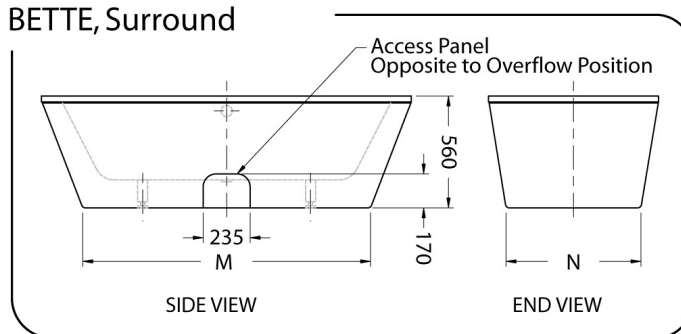

### TECHNICAL SPECIFICATIONS

TOP VIEW

SIDE VIEW

BETTE, Surround

BETTE, Starlet

AxB	C	D	E	F	G	H	I	K	L	M	N
1850x850	105	1540	105	505	840	505	1370	630	585	1440	675
1750x800	105	1540	105	505	740	505	1270	580	535	1360	640

Product No: **BS-B175B+B2680WOB**, BetteStarlet Oval Freestanding Bath 1750 x 800mm

Product No: **UBS-B185B+B2740WOB**, BetteStarlet Oval Freestanding Bath 1850 x 850mm

Includes: **90950061B** Waste / Overflow Combination & **B23-1500** Universal Bath Feet