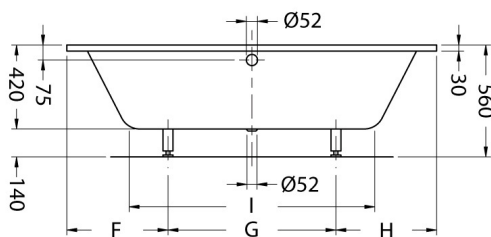

### TECHNICAL SPECIFICATIONS

TOP VIEW

SIDE VIEW

BETTE, Surround

BETTE, Starlet

AxB	C	D	E	F	G	H	I	K	L	M	N
1850x850	105	1540	105	505	840	505	1370	630	585	1440	675
1750x800	105	1540	105	505	740	505	1270	580	535	1360	640

Product No: **BS-B175B+B2680WOB**, BetteStarlet Oval Freestanding Bath 1750 x 800mm

Product No: **UBS-B185B+B2740WOB**, BetteStarlet Oval Freestanding Bath 1850 x 850mm

Includes: **90950061B** Waste / Overflow Combination & **B23-1500** Universal Bath Feet