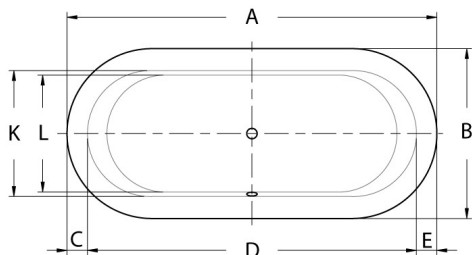

### TECHNICAL SPECIFICATIONS

TOP VIEW

SIDE VIEW

BETTE, Surround

BETTE, Starlet

AxB	C	D	E	F	G	H	I	K	L	M	N
1850x850	105	1540	105	505	840	505	1370	630	585	1440	675
1750x800	105	1540	105	505	740	505	1270	580	535	1360	640

Product No: **BS-B175B+B2680WOB**, BetteStarlet Oval Freestanding Bath 1750 x 800mm

Product No: **UBS-B185B+B2740WOB**, BetteStarlet Oval Freestanding Bath 1850 x 850mm

Includes: **90950061B** Waste / Overflow Combination & **B23-1500** Universal Bath Feet