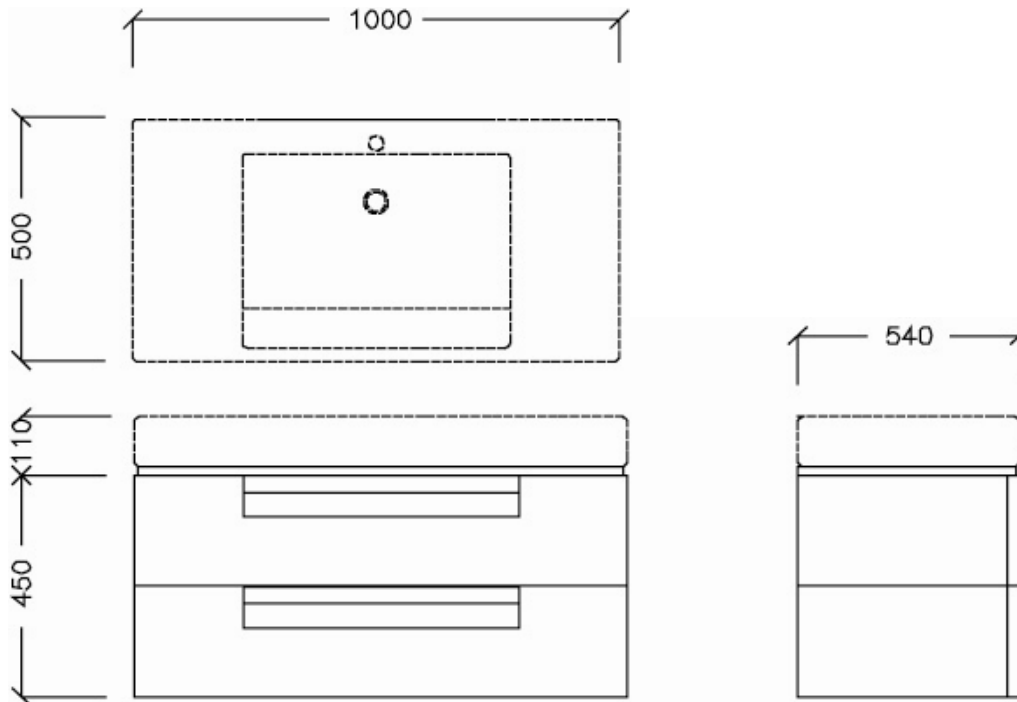

## Element Wall Hung Vanity

### TECHNICAL SPECIFICATIONS

PRODUCT NO: E10SW1001, Element Wall Hung Vanity H450 x W1000 x D540mm  
Note: suits Villeroy & Boch Metic Art Basin 51951101CB  
BASIN NOT INCLUDED