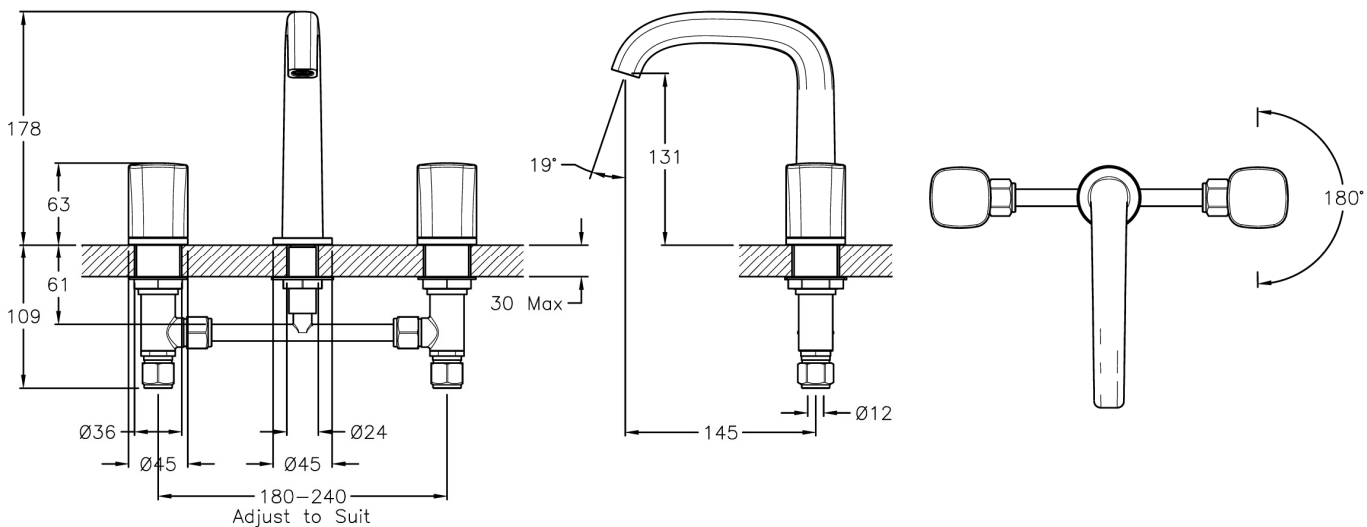

## Qube T Basin Set – Hob Mounted

### TECHNICAL SPECIFICATIONS

PRODUCT NO: **107306**, Qube T Hob-Mounted Basin Set – 5 Star / 5Lpm

Argent Central 1300 364 748 Brisbane (07) 3252 6101 Sydney (02) 8394 5800 Melbourne (03) 9682 1231 Perth (08) 9445 0500