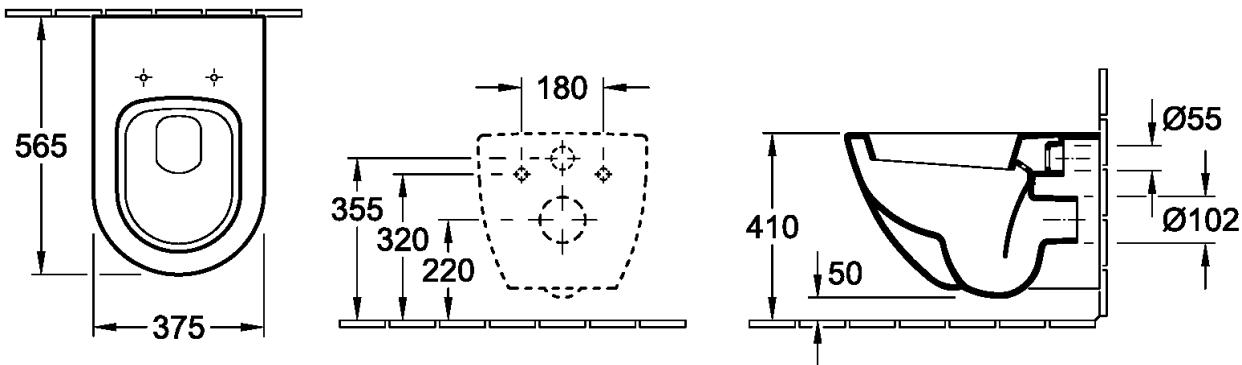

Villeroy & Boch

1748

Subway Wall-Hung Pan

Suitable for a 3 Star flushing System

TECHNICAL SPECIFICATIONS

For use with concealed cistern
(Ask about Grohe In-Wall flushing systems & Frames
or mounting frame code 9954)

PRODUCT NO: **66001001CB**, Subway Wall Hung Pan

PRODUCT NO: **660010R1CB**, Subway Wall Hung Pan with 

PRODUCT NO: **66001001SCCB**, Subway Wall Hung Pan with  

PRODUCT NO: **660010R1SCCB**, Subway Wall Hung Pan with  &  