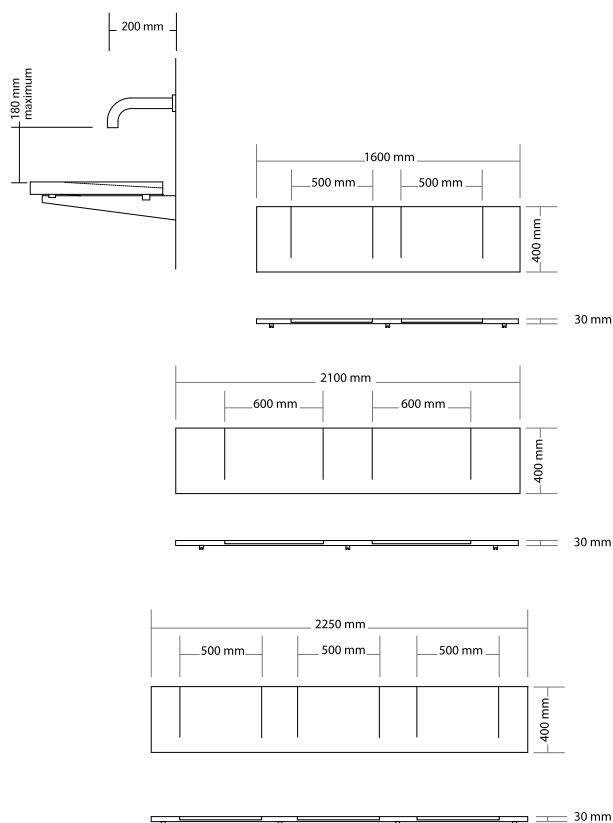

Geo Washplane® Marblo® Double and Triple

Available finishes

Bright white Marblo®

Assembly

Washplane® assembly includes;

- Stainless steel cantilever brackets
- Zinc plated steel mounting frame
- Stainless steel tray
- Stainless steel removable drainer
- Stainless steel fascia
- Stainless steel location saddles

Cleaning

Marblo® - Clean with a mild detergent and a soft cloth. For more stubborn marks a very mild abrasive cleaner can be used with a soft cloth, over the entire surface in wide circular motions. Finish by cleaning off detergents with a soft wet cloth and towel dry.

Recommended fittings and set-up

Ulisse 5* 32 x 200 mm wall outlet

Ulisse 5* 25 X 200 mm wall outlet

Please note - use a 200 mm wall outlet that uses 5-7 litres per minute. The water must fall at a 90 degree angle, directly down onto the Washplane®. A cavity wall is needed to house the hardware and plumbing.

Important

This is not an installation guide.

Please contact OMVIVO for technical details.

Product specifications are subject to alteration without notice.

©OMVIVO Pty Ltd. 1997.

Assembly

design Joseph Licciardi

Omviso Pty Ltd Schiavello Complex T: + 61 3 9339 8130
1 Sharps Road Tullamarine F: + 61 3 9330 8611
Victoria Australia 3043 info@omvivo.com

www.omvivo.com

Note: due to varying manufacturing methods, the dimensions illustrated here are nominal and subject to change. Omvivo has detailed, to the best of its ability, the most approximate measurement possible for each product given the method of manufacturing used.