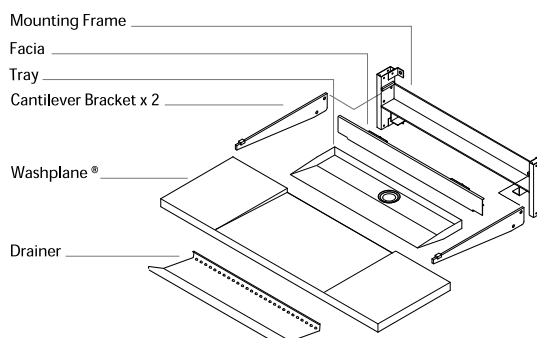

Geo Washplane® Marblo®

Available finishes

Bright white Marblo®

Assembly

Washplane® assembly includes;

- Stainless steel cantilever brackets
- Zinc pated steel mounting frame
- Stainless steel tray
- Stainless steel removable drainer
- Stainless steel fascia
- Stainless steel location saddles

Cleaning

Marblo® - Clean with a mild detergent and a soft cloth. For more stubborn marks a very mild abrasive cleaner can be used with a soft cloth, over the entire surface in wide circular motions. Finish by cleaning off detergents with a soft wet cloth and towel dry.

Recommended fittings and set-up

Ulisse 5* 32 x 200 mm wall outlet

Ulisse 5* 25 X 200 mm wall outlet

Please note - use a 200 mm wall outlet that uses 5-7 litres per minute. The water must fall at a 90 degree angle, directly down onto the Washplane®. A cavity wall is needed to house the hardware and plumbing.

Important

This is not an installation guide.

Please contact OMVIVO for technical details.

Product specifications are subject to alteration without notice.

©OMVIVO Pty Ltd. 1997.

Assembly

design Joseph Licciardi

Om vivo Pty Ltd Schiavello Complex T: + 61 3 9339 8130
1 Sharps Road Tullamarine F: + 61 3 9330 8611
Victoria Australia 3043 info@omvivo.com

www.omvivo.com

Note: due to varying manufacturing methods, the dimensions illustrated here are nominal and subject to change. Omvivo has detailed, to the best of its ability, the most approximate measurement possible for each product given the method of manufacturing used.