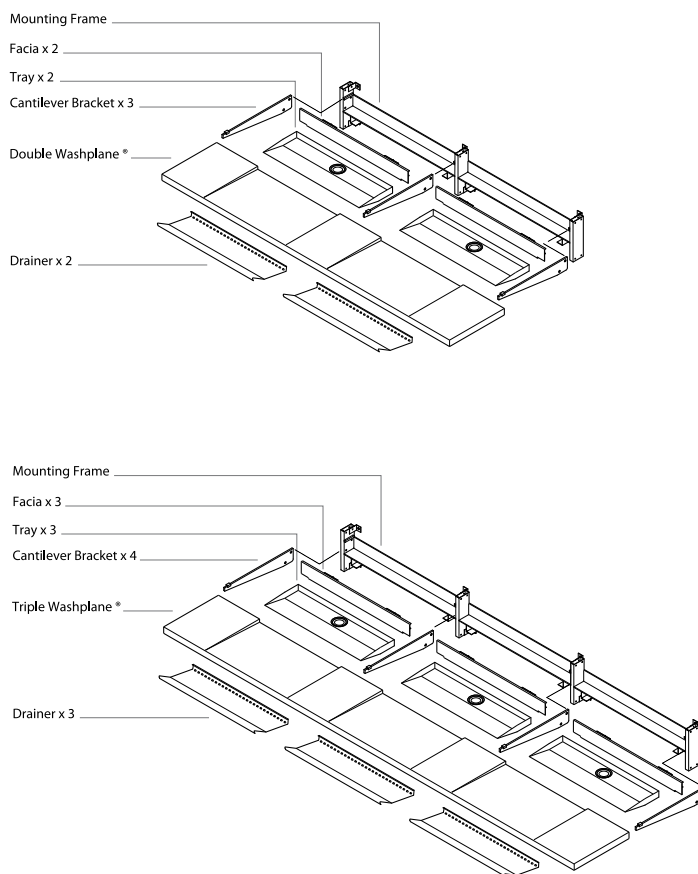

Geo Washplane® Marblo® Double and Triple

Available finishes

Bright white Marblo®

Assembly

Washplane® assembly includes;

- Stainless steel cantilever brackets
- Zinc plated steel mounting frame
- Stainless steel tray
- Stainless steel removable drainer
- Stainless steel fascia
- Stainless steel location saddles

Cleaning

Marblo® - Clean with a mild detergent and a soft cloth. For more stubborn marks a very mild abrasive cleaner can be used with a soft cloth, over the entire surface in wide circular motions. Finish by cleaning off detergents with a soft wet cloth and towel dry.

Recommended fittings and set-up

Ulisse 5* 32 x 200 mm wall outlet

Ulisse 5* 25 X 200 mm wall outlet

Please note - use a 200 mm wall outlet that uses 5-7 litres per minute. The water must fall at a 90 degree angle, directly down onto the Washplane®. A cavity wall is needed to house the hardware and plumbing.

Important

This is not an installation guide.

Please contact OMVIVO for technical details.

Product specifications are subject to alteration without notice.

©OMVIVO Pty Ltd. 1997.

Assembly

design Joseph Licciardi

Omviso Pty Ltd Schiavello Complex T: + 61 3 9339 8130
1 Sharps Road Tullamarine F: + 61 3 9330 8611
Victoria Australia 3043 info@omvivo.com

www.omvivo.com

Note: due to varying manufacturing methods, the dimensions illustrated here are nominal and subject to change. Omvivo has detailed, to the best of its ability, the most approximate measurement possible for each product given the method of manufacturing used.