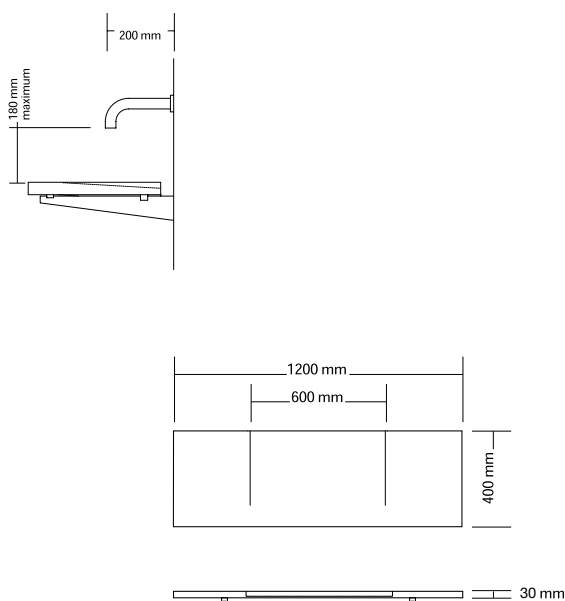

Geo Washplane® Marblo®

Available finishes

Bright white Marblo®

Assembly

Washplane® assembly includes;

- Stainless steel cantilever brackets
- Zinc pated steel mounting frame
- Stainless steel tray
- Stainless steel removable drainer
- Stainless steel fascia
- Stainless steel location saddles

Cleaning

Marblo® - Clean with a mild detergent and a soft cloth. For more stubborn marks a very mild abrasive cleaner can be used with a soft cloth, over the entire surface in wide circular motions. Finish by cleaning off detergents with a soft wet cloth and towel dry.

Recommended fittings and set-up

Ulisse 5* 32 x 200 mm wall outlet

Ulisse 5* 25 X 200 mm wall outlet

Please note - use a 200 mm wall outlet that uses 5-7 litres per minute. The water must fall at a 90 degree angle, directly down onto the Washplane®. A cavity wall is needed to house the hardware and plumbing.

Important

This is not an installation guide.

Please contact OMVIVO for technical details.

Product specifications are subject to alteration without notice.

©OMVIVO Pty Ltd. 1997.

Assembly

design Joseph Licciardi

Om vivo Pty Ltd Schiavello Complex T: + 61 3 9339 8130
1 Sharps Road Tullamarine F: + 61 3 9330 8611
Victoria Australia 3043 info@omvivo.com

www.omvivo.com

Note: due to varying manufacturing methods, the dimensions illustrated here are nominal and subject to change. Omvivo has detailed, to the best of its ability, the most approximate measurement possible for each product given the method of manufacturing used.