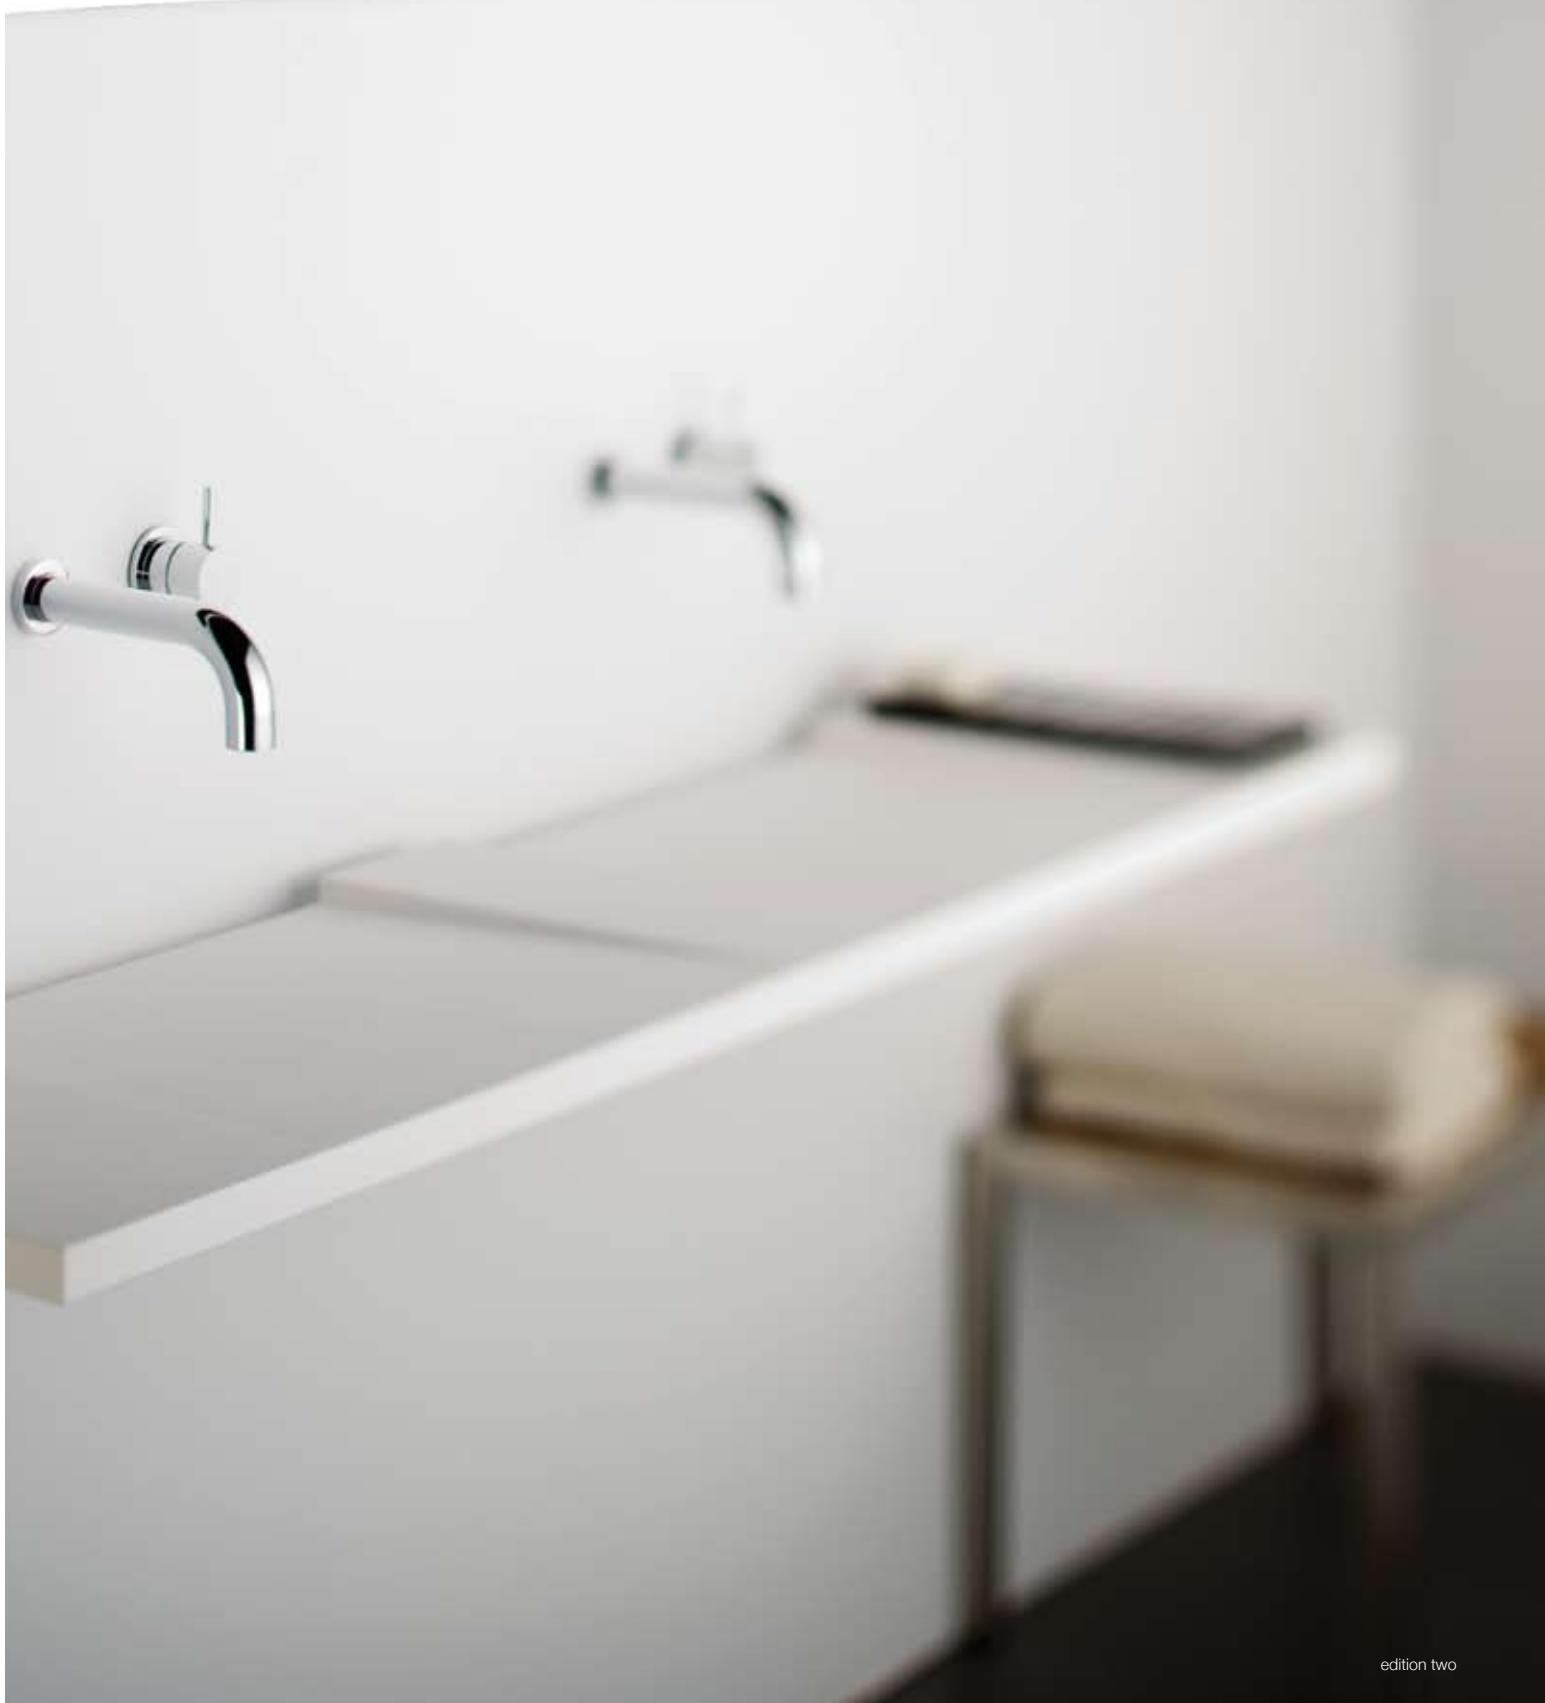

Geo Washplane® Marblo®

Available finishes

Bright white Marblo®

Assembly

Washplane® assembly includes;

- Stainless steel cantilever brackets
- Zinc pated steel mounting frame
- Stainless steel tray
- Stainless steel removable drainer
- Stainless steel fascia
- Stainless steel location saddles

Recommended fittings and set-up

Ulisse 5* 32 x 200 mm wall outlet

Ulisse 5* 25 X 200 mm wall outlet

Please note - use a 200 mm wall outlet that uses 5-7 litres per minute. The water must fall at a 90 degree angle, directly down onto the Washplane®. A cavity wall is needed to house the hardware and plumbing.

Geo Washplane® Marblo® Double and Triple

Available finishes

Bright white Marblo®

Assembly

Washplane® assembly includes;

- Stainless steel cantilever brackets
- Zinc plated steel mounting frame
- Stainless steel tray
- Stainless steel removable drainer
- Stainless steel fascia
- Stainless steel location saddles